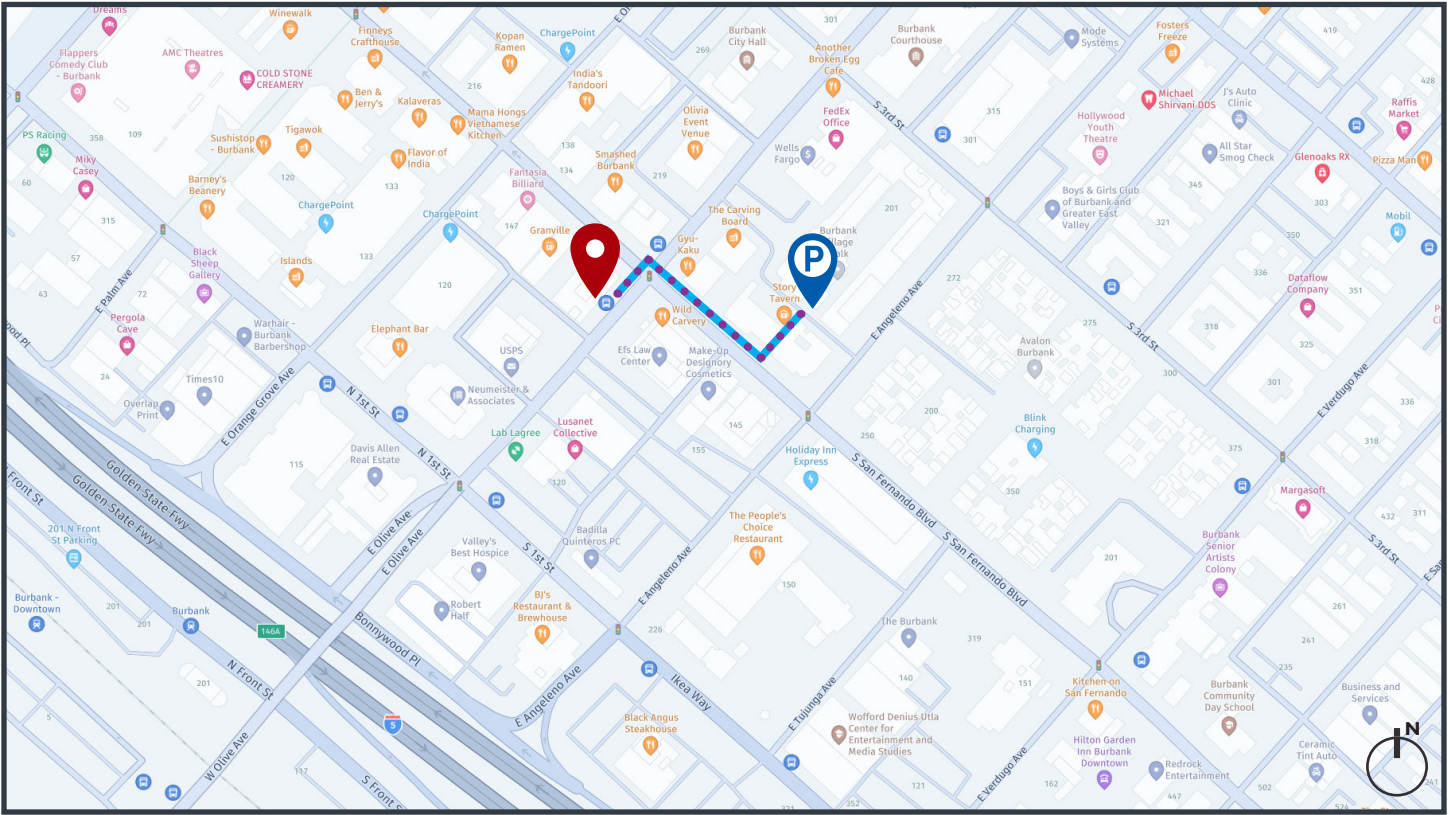

PHYSIO AND PERFORMANCE INC.

 **ADDRESS:**
175 E. Olive Avenue
Burbank, Calif. 91502
2nd Floor

 **PARKING:**

- The best Free Public Parking is in the garage located under the residential building, which you can enter from E. Angeleno Ave.
- From this garage (shown with the blue pin on the map), walk out to the pedestrian walkway and head toward S. San Fernando Blvd. Follow the walkway until you reach S. San Fernando Blvd, then turn RIGHT.
- Walk along S. San Fernando Blvd to the intersection.
- At the intersection, cross the street to the southwest corner of E. Olive Ave and S. San Fernando Blvd.
- From that corner, walk south on S. San Fernando Blvd and the entry door to 175 E. Olive Ave is just past the bus stop.
- Door Code is #0200